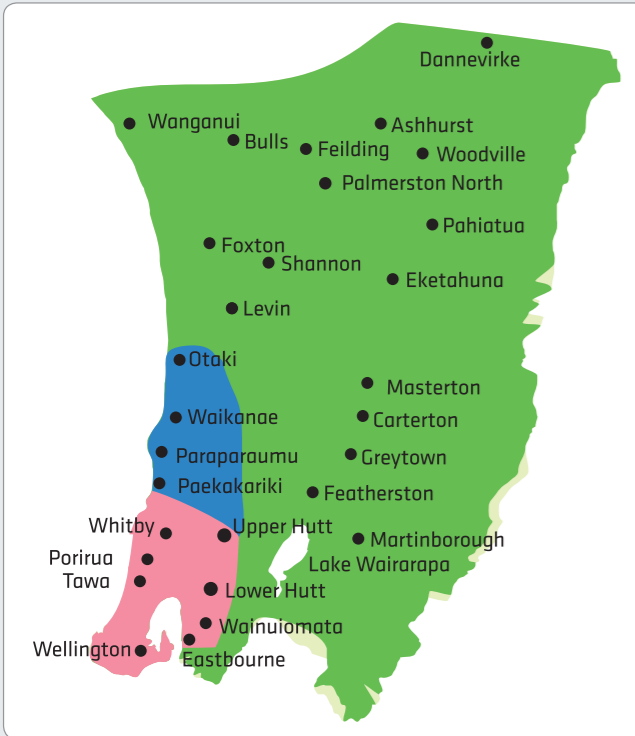

Local & shorthaul delivery

Pink Zone		
Parcels up to 25kg (.125m³). One label per parcel. AM pick-up > PM delivery* PM pick-up > AM delivery*		
Local delivery	Price	Min label purchase
Standard User	$4.48* + GST	20

Blue Zone		
Parcels up to 25kg (.125m³). One label per parcel. One day service*		
Inner shorthaul delivery	Price	Min label purchase
Standard User	$8.90* + GST	10

Lime Zone		
Parcels up to 15kg (.075m³). Add one Excess label for each additional 10kg (.05m³) or part thereof, to 25kg max. One day service*		
Outer shorthaul delivery	Price	Min label purchase
Standard User	$9.60* + GST	10
Excess Label	$6.56* + GST	10

Local satchels		
Available in local zone¹. A3 satchel. Maximum weight 5kg.		
A3 Local	Price	Min satchel purchase
Standard User	$4.48* + GST	20