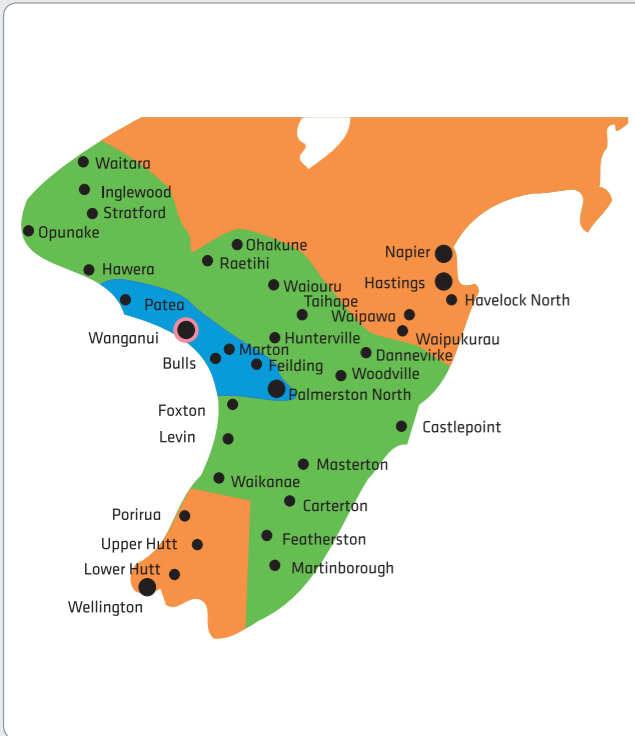

Local & shorthaul delivery

Pink Zone		
Parcels up to 25kg (.125m³). One label per parcel. AM pick-up > PM delivery[#] PM pick-up > AM delivery[#]		
Local delivery	Price	Min label purchase
Standard User	$4.48* + GST	20

Blue Zone		
Parcels up to 25kg (.125m³). One label per parcel. One day service[#]		
Inner shorthaul delivery	Price	Min label purchase
Standard User	$7.70* + GST	10

Lime Zone		
Parcels up to 15kg (.075m³). Add one Excess label for each additional 10kg (.05m³) or part thereof, to 25kg max. One day service[#]		
Outer shorthaul delivery	Price	Min label purchase
Standard User	$9.53* + GST	10
Excess Label	$6.56* + GST	10

Local satchels		
Available in local zone[*]. A3 satchel. Maximum weight 5kg.		
A3 Local	Price	Min satchel purchase
Standard User	$4.48* + GST	20