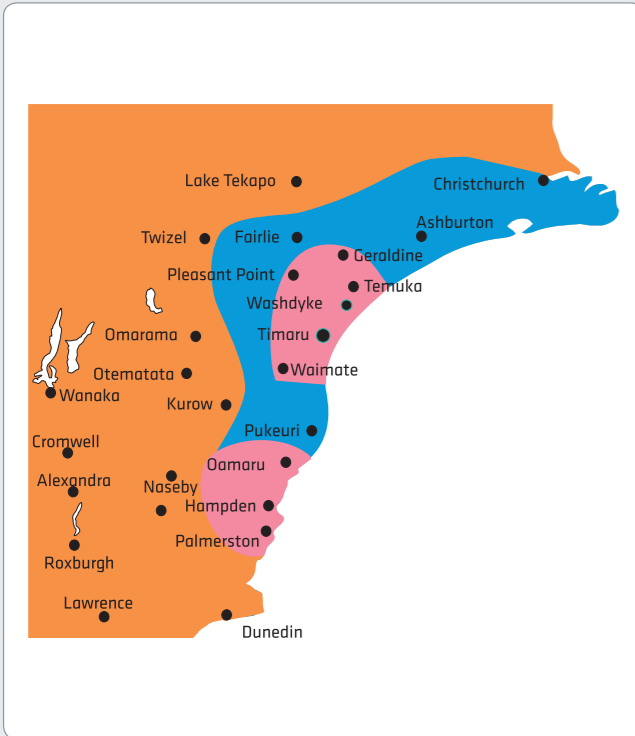

Local & shorthaul delivery

Pink Zone		
Parcels up to 25kg (.125m³). One label per parcel. AM pick-up > PM delivery[#] PM pick-up > AM delivery[#]		
Local delivery	Price	Min label purchase
Standard User	$4.48* + GST	20

Blue Zone		
Parcels up to 25kg (.125m³). One label per parcel. One day service[#]		
Inner shorthaul delivery	Price	Min label purchase
Standard User	$10.30* + GST	10

Local satchels		
Available in local zone[*]. A3 satchel. Maximum weight 5kg.		
A3 Local	Price	Min satchel purchase
Standard User	$4.48* + GST	20