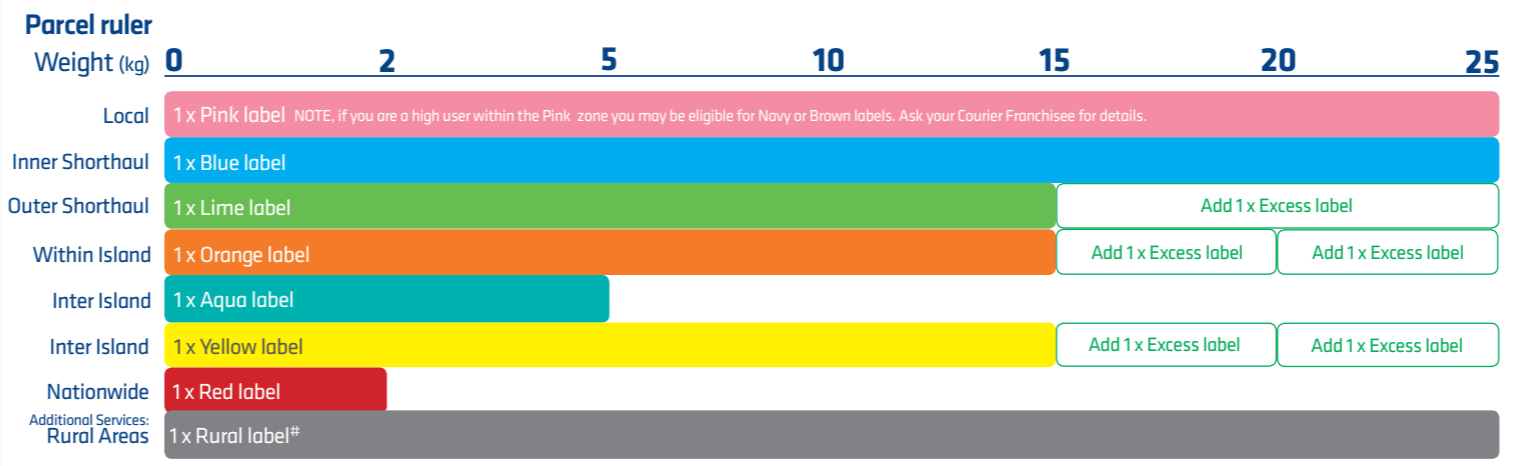

1. **Labelling your parcel:**
1. Find your destination on the map and identify the coloured zone
  2. Refer to the parcel ruler above and apply relevant labels based on your parcel weight
  3. Refer to the respective coloured zone tables for label rates

1. **Transit times:**

Local delivery - Same day	Within Island - 1 day
Inner shorthaul delivery - 1 day	Inter Island - 2 days
Outer shorthaul delivery - 1 day	Rural - Additional 2 days

Weigh, label & send your parcel

Your parcel delivery is calculated on the cubic weight (size) or the actual weight – whichever is greater.

1. Convert measurements to metres
2. **Example: if a parcel is:**

Height: 80cm > 0.8m
Width: 50cm > 0.5m
Length: 15cm > 0.15m

1. Multiply the height x width x length x cubic conversion (200) = cubic weight
5. **Example:** 0.8 x 0.5 x 0.15 x 200 = 12kg
1. So if the actual weight is 5kg and the cubic weight is 12kg – the greater weight of 12kg is used to select the label/s.

Maps not to scale.
* Minimum purchase requirements apply. Base rate only. Does not include any additional fuel surcharges if applicable. Visit fastway.co.nz for details.
# Estimated transit times in working days.
¹ Local satchels available for delivery in the Pink Zone only
¹ Rural destinations determined by Fastway Couriers. This is additional to the standard base label.
Prices exclude GST. Effective as at 1 July 2018