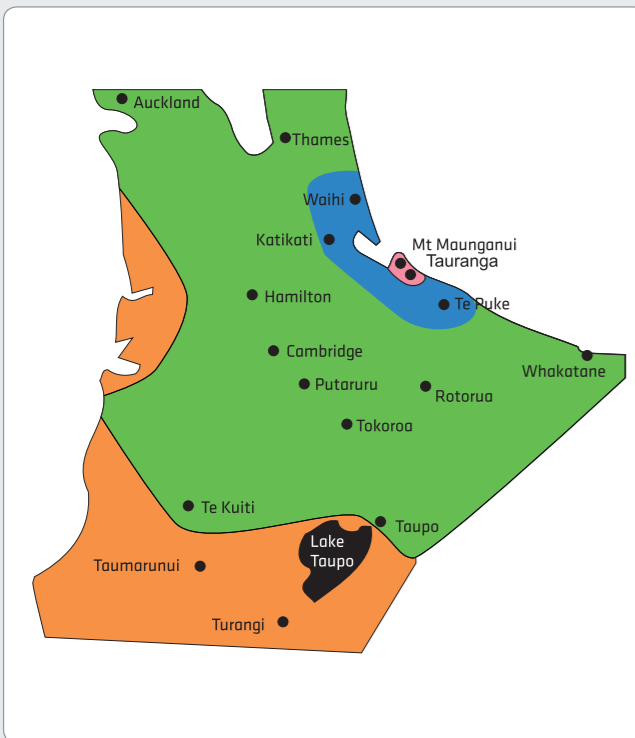

Local & shorthaul delivery

Pink Zone		
Parcels up to 25kg (.125m³). One label per parcel. AM pick-up > PM delivery* PM pick-up > AM delivery*		
Local delivery	Price	Min label purchase
Standard User	$4.48* + GST	20

Blue Zone		
Parcels up to 25kg (.125m³). One label per parcel. One day service*		
Inner shorthaul delivery	Price	Min label purchase
Standard User	$6.97* + GST	10

Lime Zone		
Parcels up to 15kg (.075m³). Add one Excess label for each additional 10kg (.05m³) or part thereof, to 25kg max. One day service*		
Outer shorthaul delivery	Price	Min label purchase
Standard User	$9.84* + GST	10
Excess Label	$6.56* + GST	10

Local satchels		
Available in local zone*. A3 satchel. Maximum weight 5kg.		
A3 Local	Price	Min satchel purchase
Standard User	$4.48* + GST	20