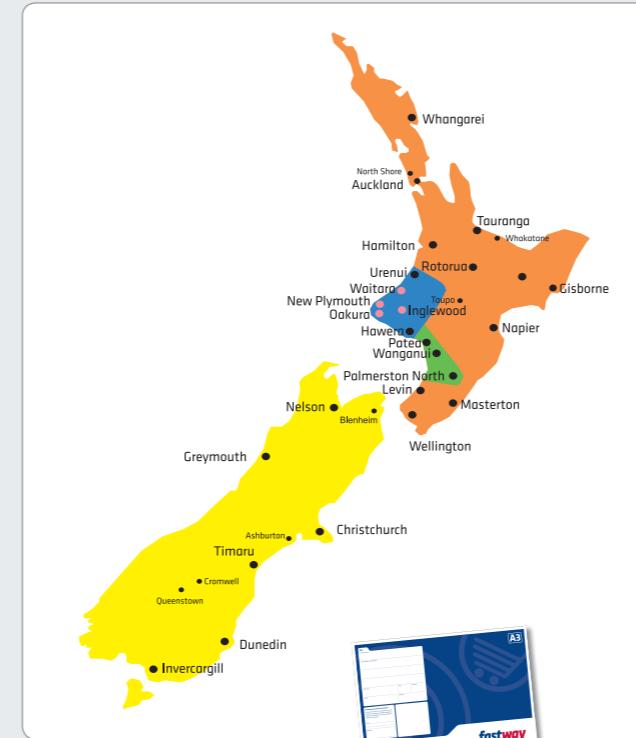

National delivery

Orange Zone		
Parcels up to 10kg (.05m³). Add 5kg Excess label for each additional 5kg (.025m³) or part thereof, to 25kg max. Next day service[#]		
Within North Island delivery	Price	Min label purchase
Standard User	$13.79* + GST	10
Excess Label	$6.56* + GST	10

Yellow Zone		
Parcels up to 5kg (.025m³) - use an Aqua label. 2 day service[#] Parcels 6-10kg (.05m³) - use a Yellow label. Add two Excess labels for each additional 5kg (.025m³) or part thereof, to 25kg max. 2 day service[#]		
Inter Island delivery	Price	Min label purchase
Parcels up to 5kgs (.025m³)	$14.52* + GST	10
Parcels 6 -10kgs (.05m³)	$23.47* + GST	10
Excess Label	$6.56* + GST	10

National satchel		
Maximum weight 5kg		
Product	Price	Min satchel purchase
DL satchel size: 126x240mm	$2.86* + GST	20
A5 satchel size: 190x260mm	$3.59* + GST	20
A4 satchel size: 250x325mm	$6.19* + GST	20
A3 satchel size: 325x440mm	$8.12* + GST	20
A2 satchel size: 450x610mm	$12.60* + GST	20

National Small Parcels		
Parcels up to 2kg (.010m³). Shoe box size or equivalent only Next day service[#] (within island). 2 day service[#] (between islands).		
Small Parcel	Price	Min label purchase
Standard User	$7.81* + GST	20

Additional services

Saturday
Add one label per 25kg (.125m³) to all parcels and satchels requiring Saturday delivery¹. This service is only available in selected major metropolitan destinations. This label is additional to the standard base label.

$5.31 10 labels min. purchase

Rural
Add one rural label per 25kg (.125m³) to all parcels and satchels when sending to rural destinations¹. Maximum length 1.5m. This label is additional to the standard base label.

$5.05 10 labels min. purchase

South Island Airfreight
Overnight service between the islands. Special terms and conditions apply. Visit fastway.co.nz for details. Per 5kg (.025m³).

$POA 20 labels min. purchase

Trans-Tasman and International Freight
Sending overseas? For more information on our Trans-Tasman and International service, email international@fastway.co.nz

Parcel ruler	Weight (kg)	0	2	5	10	15	20	25	
Local	1 x Pink label	NOTE: if you are a high user within the Pink zone you may be eligible for Navy or Brown labels. Ask your Courier Franchisee for details.							
Inner Shorthaul	1 x Blue label								
Outer Shorthaul	1 x Lime label	Add 1 x Excess label							
Within Island	1 x Orange label	Add 1 x Excess label		Add 1 x Excess label		Add 1 x Excess label			
Inter Island	1 x Aqua label								
Inter Island	1 x Yellow label	Add 2 x Excess labels		Add 2 x Excess labels		Add 2 x Excess labels			
Nationwide	1 x Red label								
Additional Services: Rural Areas	1 x Rural label[#]								

1. **Labelling your parcel:**
1. Find your destination on the map and identify the coloured zone
  2. Refer to the parcel ruler above and apply relevant labels based on your parcel weight
  3. Refer to the respective coloured zone tables for label rates

1. **Transit times:**

Local delivery - Same day	Within Island - 1 day
Inner shorthaul delivery - 1 day	Inter Island - 2 days
Outer shorthaul delivery - 1 day	Rural - Additional 2 days