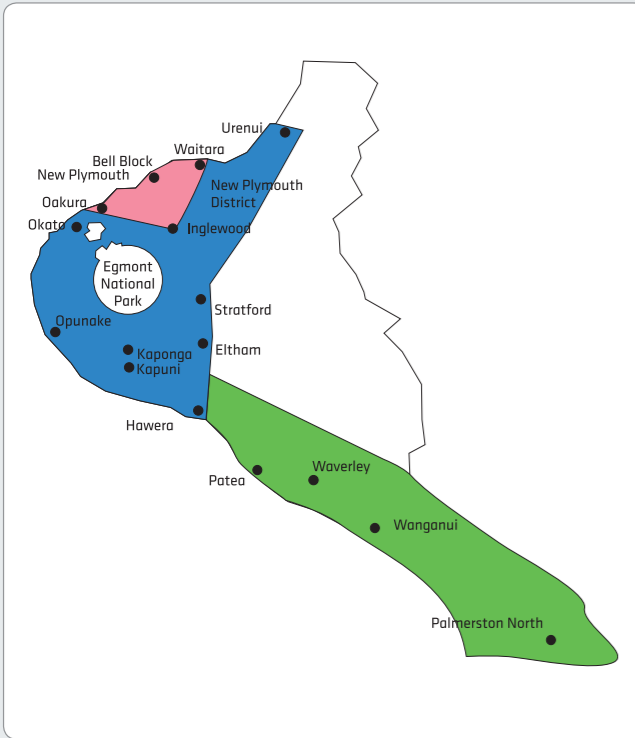

Local & shorthaul delivery

Pink Zone		
Parcels up to 25kg (.125m³). One label per parcel. AM pick-up > PM delivery[#] PM pick-up > AM delivery[#]		
Local delivery	Price	Min label purchase
Standard User	$4.48* + GST	20

Blue Zone		
Parcels up to 25kg (.125m³). One label per parcel. One day service[#]		
Inner shorthaul delivery	Price	Min label purchase
Standard User	$6.77* + GST	10

Lime Zone		
Parcels up to 15kg (.075m³). Add one Excess label for each additional 10kg (.05m³) or part thereof, to 25kg max. One day service[#]		
Outer shorthaul delivery	Price	Min label purchase
Standard User	$9.26* + GST	10
Excess Label	$6.56* + GST	10

Local satchels		
Available in local zone[*]. A3 satchel. Maximum weight 5kg.		
A3 Local	Price	Min satchel purchase
Standard User	$4.48* + GST	20