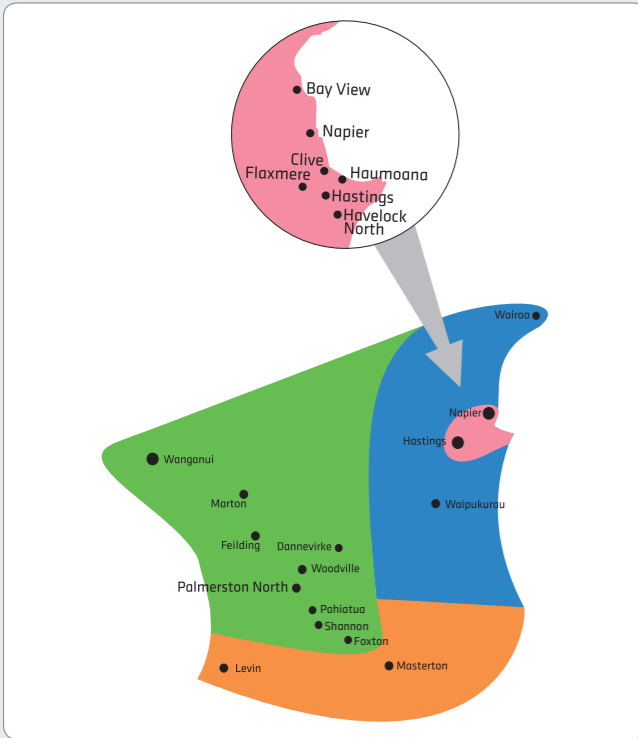

Local & shorthaul delivery

Pink Zone		
Parcels up to 25kg (.125m ³). One label per parcel. AM pick-up > PM delivery [#] PM pick-up > AM delivery [#]		
Local delivery	Price	Min label purchase
Standard User	\$4.48* + GST	20

Trans-Tasman and International Freight
Sending overseas? For more information on our Trans-Tasman and International service, email international@fastway.co.nz

Parcel ruler	Weight (kg)	0	2	5	10	15	20	25	
Local	1 x Pink label	NOTE: if you are a high user within the Pink zone you may be eligible for Navy or Brown labels. Ask your Courier Franchisee for details.							
Inner Shorthaul	1 x Blue label								
Outer Shorthaul	1 x Lime label								
Within Island	1 x Orange label			Add 1 x Excess label		Add 1 x Excess label		Add 1 x Excess label	
Inter Island	1 x Aqua label								
Inter Island	1 x Yellow label			Add 2 x Excess labels		Add 2 x Excess labels		Add 2 x Excess labels	
Nationwide	1 x Red label								
Additional Services: Rural Areas	1 x Rural label [#]								

- Labelling your parcel:**
- Find your destination on the map and identify the coloured zone
 - Refer to the parcel ruler above and apply relevant labels based on your parcel weight
 - Refer to the respective coloured zone tables for label rates

- Transit times:**
- | | |
|----------------------------------|---------------------------|
| Local delivery - Same day | Within Island - 1 day |
| Inner shorthaul delivery - 1 day | Inter Island - 2 days |
| Outer shorthaul delivery - 1 day | Rural - Additional 2 days |