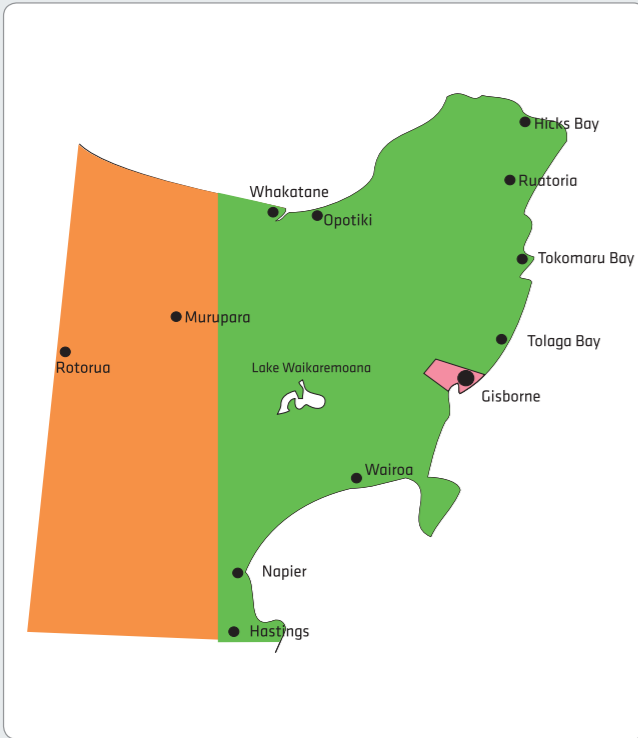

Local & shorthaul delivery

Pink Zone		
Parcels up to 25kg (.125m³). One label per parcel. AM pick-up > PM delivery[#] PM pick-up > AM delivery[#]		
Local delivery	Price	Min label purchase
Standard User	$4.48* + GST	20

Lime Zone		
Parcels up to 15kg (.075m³). Add one Excess label for each additional 10kg (.05m³) or part thereof, to 25kg max. One day service[#]		
Outer shorthaul delivery	Price	Min label purchase
Standard User	$9.63* + GST	10
Excess Label	$6.56* + GST	10

Local satchels		
Available in local zone*. A3 satchel. Maximum weight 5kg.		
A3 Local	Price	Min satchel purchase
Standard User	$4.48* + GST	20