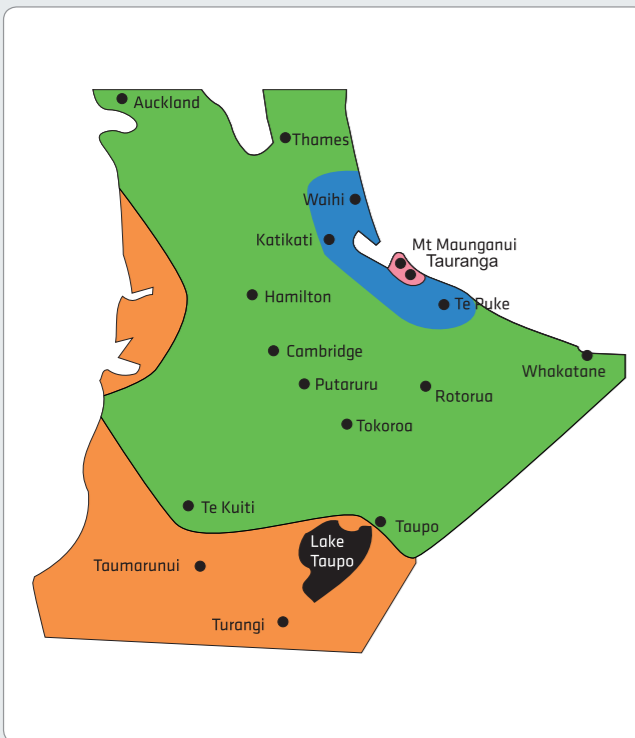

Local & shorthaul delivery

Local satchels		
Available in local zone*. A3 satchel. Maximum weight 5kg.		
A3 Local	Price	Min satchel purchase
Standard User	$4.30* + GST	20

Pink Zone		
Parcels up to 25kg (.125m³). One label per parcel. AM pick-up > PM delivery[#] PM pick-up > AM delivery[#]		
Local delivery	Price	Min label purchase
Standard User	$4.30* + GST	20

Blue Zone		
Parcels up to 25kg (.125m³). One label per parcel. One day service[#]		
Inner shorthaul delivery	Price	Min label purchase
Standard User	$6.70* + GST	10

Lime Zone		
Parcels up to 15kg (.075m³). Add one Excess label for each additional 10kg (.05m³) or part thereof, to 25kg max. One day service[#]		
Outer shorthaul delivery	Price	Min label purchase
Standard User	$9.45* + GST	10
Excess Label	$6.30* + GST	10