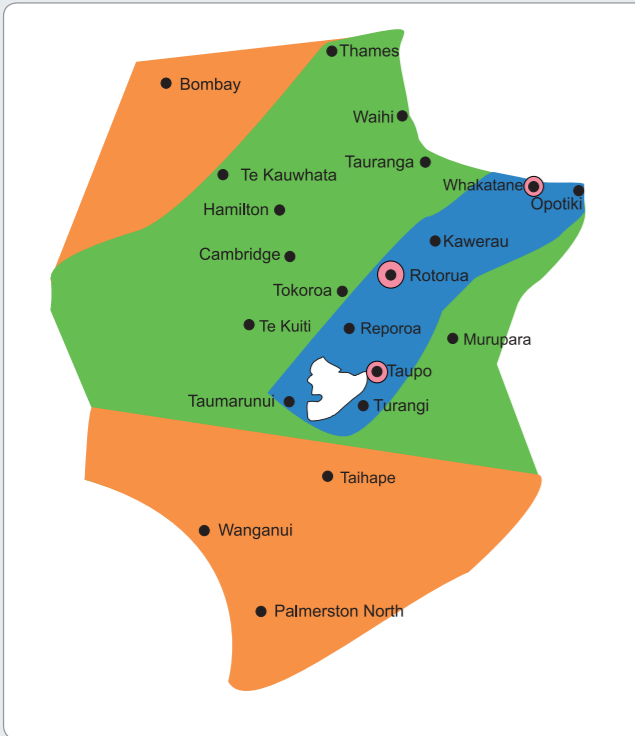

Local & shorthaul delivery

Pink Zone		
Parcels up to 25kg (.125m³). One label per parcel. AM pick-up > PM delivery* PM pick-up > AM delivery*		
Local delivery	Price	Min label purchase
Standard User	$4.30* + GST	20

Blue Zone		
Parcels up to 25kg (.125m³). One label per parcel. One day service*		
Inner shorthaul delivery	Price	Min label purchase
Standard User	$7.45* + GST	10

Lime Zone		
Parcels up to 15kg (.075m³). Add one Excess label for each additional 10kg (.05m³) or part thereof, to 25kg max. One day service*		
Outer shorthaul delivery	Price	Min label purchase
Standard User	$9.45* + GST	10
Excess Label	$6.30* + GST	10

Local satchels		
Available in local zone*. A3 satchel. Maximum weight 5kg.		
A3 Local	Price	Min satchel purchase
Standard User	$4.30* + GST	20