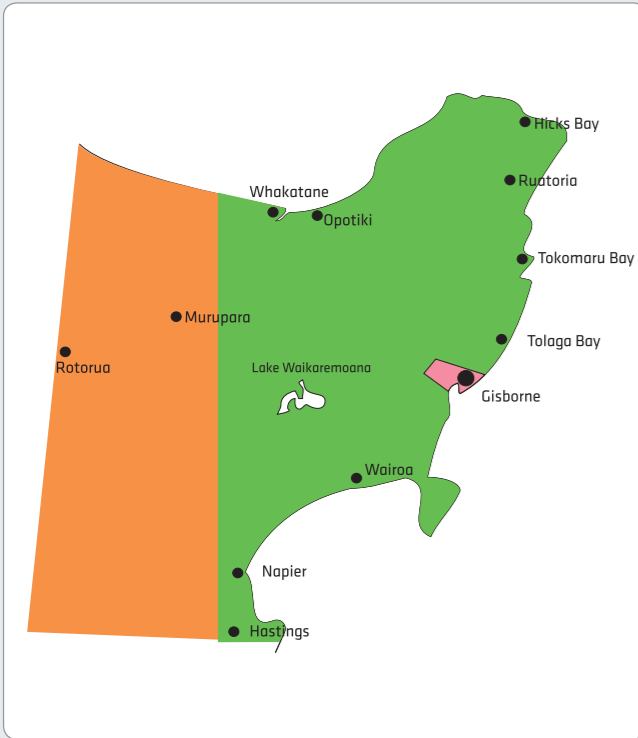

Local & shorthaul delivery

Pink Zone		
Parcels up to 25kg (.125m³). One label per parcel. AM pick-up > PM delivery[#] PM pick-up > AM delivery[#]		
Local delivery	Price	Min label purchase
Standard User	$4.30* + GST	20

Lime Zone		
Parcels up to 15kg (.075m³). Add one Excess label for each additional 10kg (.05m³) or part thereof, to 25kg max. One day service[#]		
Outer shorthaul delivery	Price	Min label purchase
Standard User	$9.30* + GST	10
Excess Label	$6.30* + GST	10

Local satchels		
Available in local zone*. A3 satchel. Maximum weight 5kg.		
A3 Local	Price	Min satchel purchase
Standard User	$4.30* + GST	20