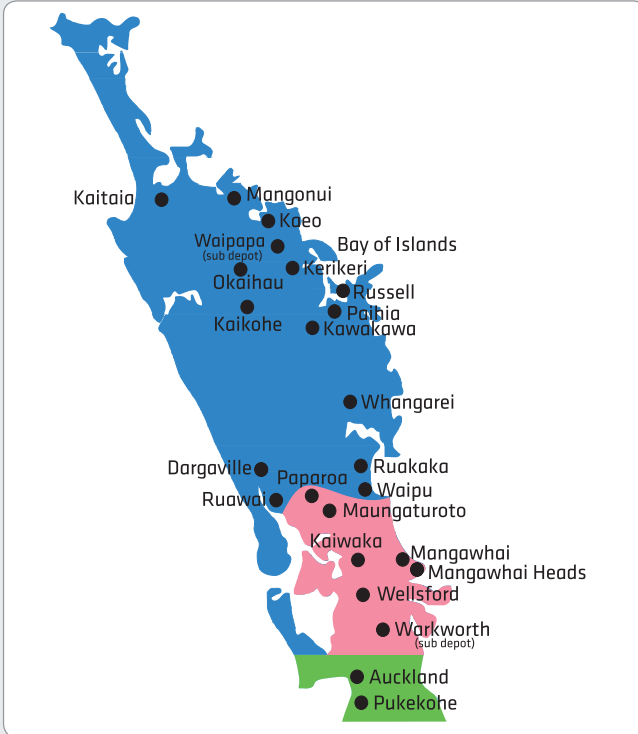

Local & shorthaul delivery

Local satchels		
Available in local zone*. A3 satchel. Maximum weight 5kg.		
A3 Local	Price	Min satchel purchase
Standard User	$4.30* + GST	20

Additional services

Saturday
Add one label per 25kg (.125m³) to all parcels and satchels requiring Saturday delivery¹. This service is only available in selected major metropolitan destinations. This label is additional to the standard base label.

$5.10 10 labels min. purchase

Rural
Add one rural label per 25kg (.125m³) to all parcels and satchels when sending to rural destinations¹. Maximum length 1.5m. This label is additional to the standard base label.

$4.85 10 labels min. purchase

South Island Airfreight
Overnight service between the islands. Special terms and conditions apply. Visit fastway.co.nz for details. Per 5kg (.025m³).

$25.90 20 labels min. purchase

Trans-Tasman and International Freight
Sending overseas? For more information on our Trans-Tasman and International service, email international@fastway.co.nz

Pink Zone		
Parcels up to 25kg (.125m³). One label per parcel. AM pick-up > PM delivery[#] PM pick-up > AM delivery[#]		
Local delivery	Price	Min label purchase
Standard User	$4.30* + GST	20

Blue Zone		
Parcels up to 25kg (.125m³). One label per parcel. One day service*		
Inner shorthaul delivery	Price	Min label purchase
Standard User	$6.85* + GST	10

Lime Zone		
Parcels up to 15kg (.075m³). Add one Excess label for each additional 10kg (.05m³) or part thereof, to 25kg max. One day service[#]		
Outer shorthaul delivery	Price	Min label purchase
Standard User	$8.45* + GST	10
Excess Label	$6.30* + GST	10