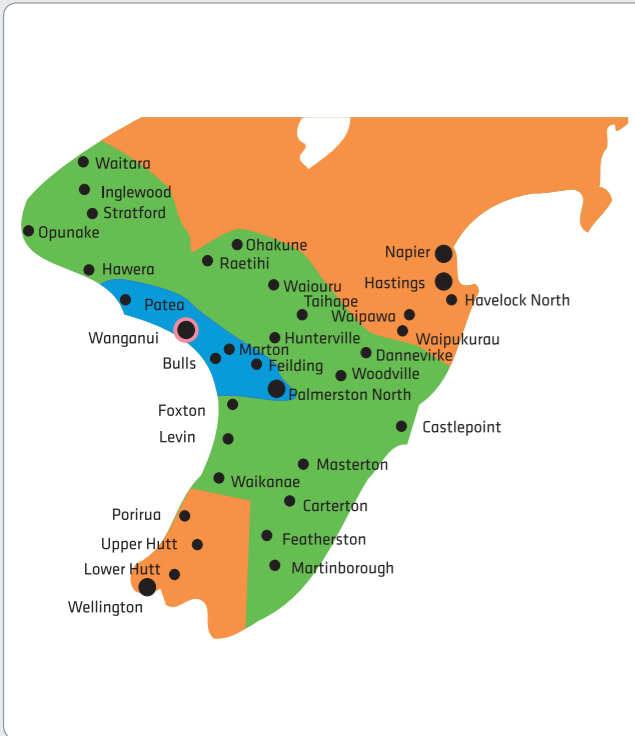

Local & shorthaul delivery

Pink Zone		
Parcels up to 25kg (.125m³). One label per parcel. AM pick-up > PM delivery* PM pick-up > AM delivery*		
Local delivery	Price	Min label purchase
Standard User	$4.30* + GST	20

Blue Zone		
Parcels up to 25kg (.125m³). One label per parcel. One day service*		
Inner shorthaul delivery	Price	Min label purchase
Standard User	$7.40* + GST	10

Lime Zone		
Parcels up to 15kg (.075m³). Add one Excess label for each additional 10kg (.05m³) or part thereof, to 25kg max. One day service*		
Outer shorthaul delivery	Price	Min label purchase
Standard User	$9.15* + GST	10
Excess Label	$6.30* + GST	10

Local satchels		
Available in local zone*. A3 satchel. Maximum weight 5kg.		
A3 Local	Price	Min satchel purchase
Standard User	$4.35* + GST	20