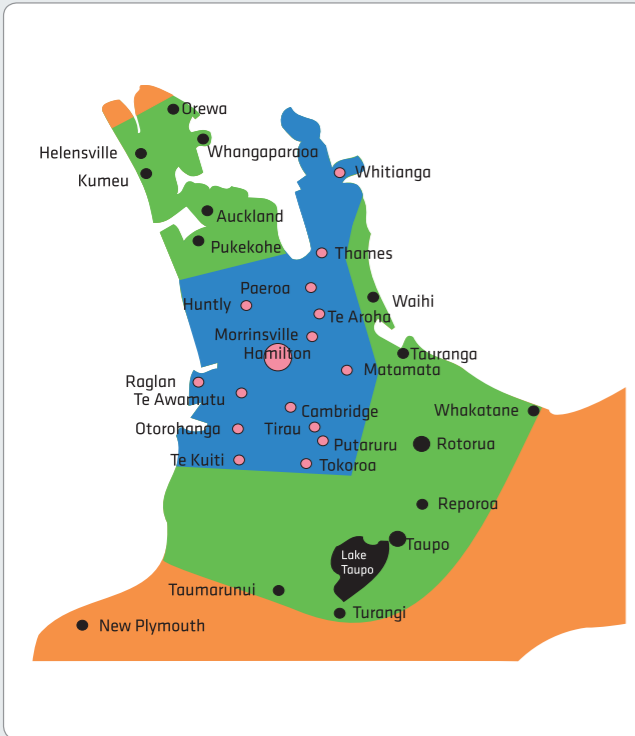

Local & shorthaul delivery

Pink Zone		
Parcels up to 25kg (.125m³). One label per parcel. AM pick-up > PM delivery* PM pick-up > AM delivery*		
Local delivery	Price	Min label purchase
Standard User	$4.30* + GST	20

Blue Zone		
Parcels up to 25kg (.125m³). One label per parcel. One day service*		
Inner shorthaul delivery	Price	Min label purchase
Standard User	$5.95* + GST	10

Lime Zone		
Parcels up to 15kg (.075m³). Add one Excess label for each additional 10kg (.05m³) or part thereof, to 25kg max. One day service*		
Outer shorthaul delivery	Price	Min label purchase
Standard User	$8.10* + GST	10
Excess Label	$6.30* + GST	10

Local satchels		
Available in local zone*. A3 satchel. Maximum weight 5kg.		
A3 Local	Price	Min satchel purchase
Standard User	$4.30* + GST	20