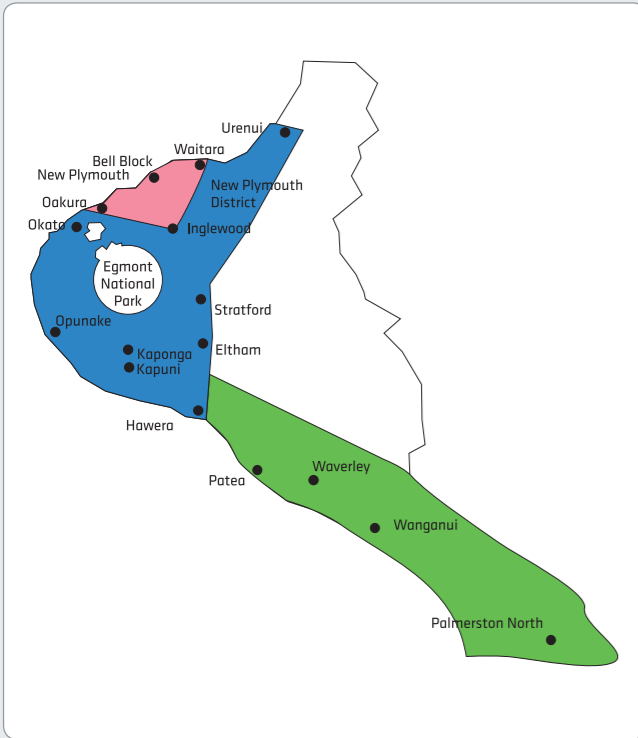

Local & shorthaul delivery

Pink Zone		
Parcels up to 25kg (.125m³). One label per parcel. AM pick-up > PM delivery[#] PM pick-up > AM delivery[#]		
Local delivery	Price	Min label purchase
Standard User	$4.15* + GST	20

Blue Zone		
Parcels up to 25kg (.125m³). One label per parcel. One day service[#]		
Inner shorthaul delivery	Price	Min label purchase
Standard User	$6.40* + GST	10

Lime Zone		
Parcels up to 15kg (.075m³). Add one Excess label for each additional 10kg (.05m³) or part thereof, to 25kg max. One day service[#]		
Outer shorthaul delivery	Price	Min label purchase
Standard User	$7.85* + GST	10
Excess Label	$6.20* + GST	10

Local satchels		
Available in local zone[*]. A3 satchel. Maximum weight 5kg.		
A3 Local	Price	Min satchel purchase
Standard User	$4.15* + GST	20