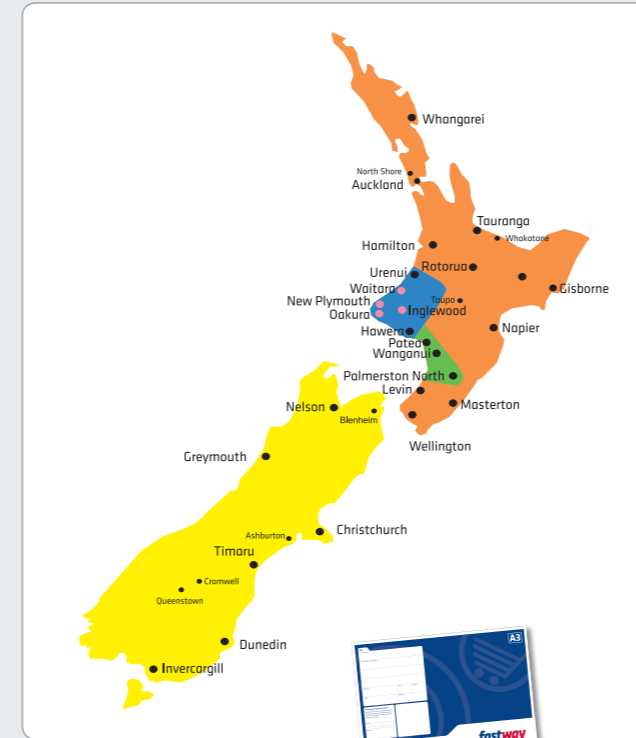

National delivery

Orange Zone		
Parcels up to 10kg (.05m³). Add 5kg Excess label for each additional 5kg (.025m³) or part thereof, to 25kg max. Next day service[#]		
Within North Island delivery	Price	Min label purchase
Standard User	$12.95* + GST	10
Excess Label	$6.20* + GST	10

Yellow Zone		
Parcels up to 5kg (.025m³) - use an Aqua label. 2 day service[#] Parcels 6-10kg (.05m³) - use a Yellow label. Add two Excess labels for each additional 5kg (.025m³) or part thereof, to 25kg max. 2 day service[#]		
Inter Island delivery	Price	Min label purchase
Parcels up to 5kgs (.025m³)	$13.75* + GST	10
Parcels 6 -10kgs (.05m³)	$22.20* + GST	10
Excess Label	$6.20* + GST	10

National satchel		
Maximum weight 5kg		
Product	Price	Min satchel purchase
DL satchel size: 126x240mm	$2.70* + GST	20
A5 satchel size: 190x260mm	$3.35* + GST	20
A4 satchel size: 250x325mm	$5.80* + GST	20
A3 satchel size: 325x440mm	$7.60* + GST	20
A2 satchel size: 450x610mm	$11.80* + GST	20

National Small Parcels		
Parcels up to 2kg (.010m³). Shoe box size or equivalent only Next day service[#] (within island). 2 day service[#] (between islands).		
Small Parcel	Price	Min label purchase
Standard User	$7.30* + GST	20

Additional services

Saturday
Add one label per 25kg (.125m³) to all parcels and satchels requiring Saturday delivery¹. This service is only available in selected major metropolitan destinations. This label is additional to the standard base label.

$5.00 10 labels min. purchase

Rural
Add one rural label per 25kg (.125m³) to all parcels and satchels when sending to rural destinations¹. Maximum length 1.5m. This label is additional to the standard base label.

$4.75 10 labels min. purchase

South Island Airfreight
Overnight service between the islands. Special terms and conditions apply. Visit fastway.co.nz for details. Per 5kg (.025m³).

$POA 20 labels min. purchase

Trans-Tasman and International Freight
Sending overseas? For more information on our Trans-Tasman and International service, email international@fastway.co.nz

Parcel ruler	Weight (kg)	0	2	5	10	15	20	25	
Local	1 x Pink label	NOTE: if you are a high user within the Pink zone you may be eligible for Navy or Brown labels. Ask your Courier Franchisee for details.							
Inner Shorthaul	1 x Blue label								
Outer Shorthaul	1 x Lime label	Add 1 x Excess label							
Within Island	1 x Orange label	Add 1 x Excess label		Add 1 x Excess label		Add 1 x Excess label			
Inter Island	1 x Aqua label								
Inter Island	1 x Yellow label	Add 2 x Excess labels		Add 2 x Excess labels		Add 2 x Excess labels			
Nationwide	1 x Red label								
Additional Services: Rural Areas	1 x Rural label[#]								

1. **Labelling your parcel:**
1. Find your destination on the map and identify the coloured zone
  2. Refer to the parcel ruler above and apply relevant labels based on your parcel weight
  3. Refer to the respective coloured zone tables for label rates

1. **Transit times:**

Local delivery - Same day	Within Island - 1 day
Inner shorthaul delivery - 1 day	Inter Island - 2 days
Outer shorthaul delivery - 1 day	Rural - Additional 2 days

Weigh, label & send your parcel